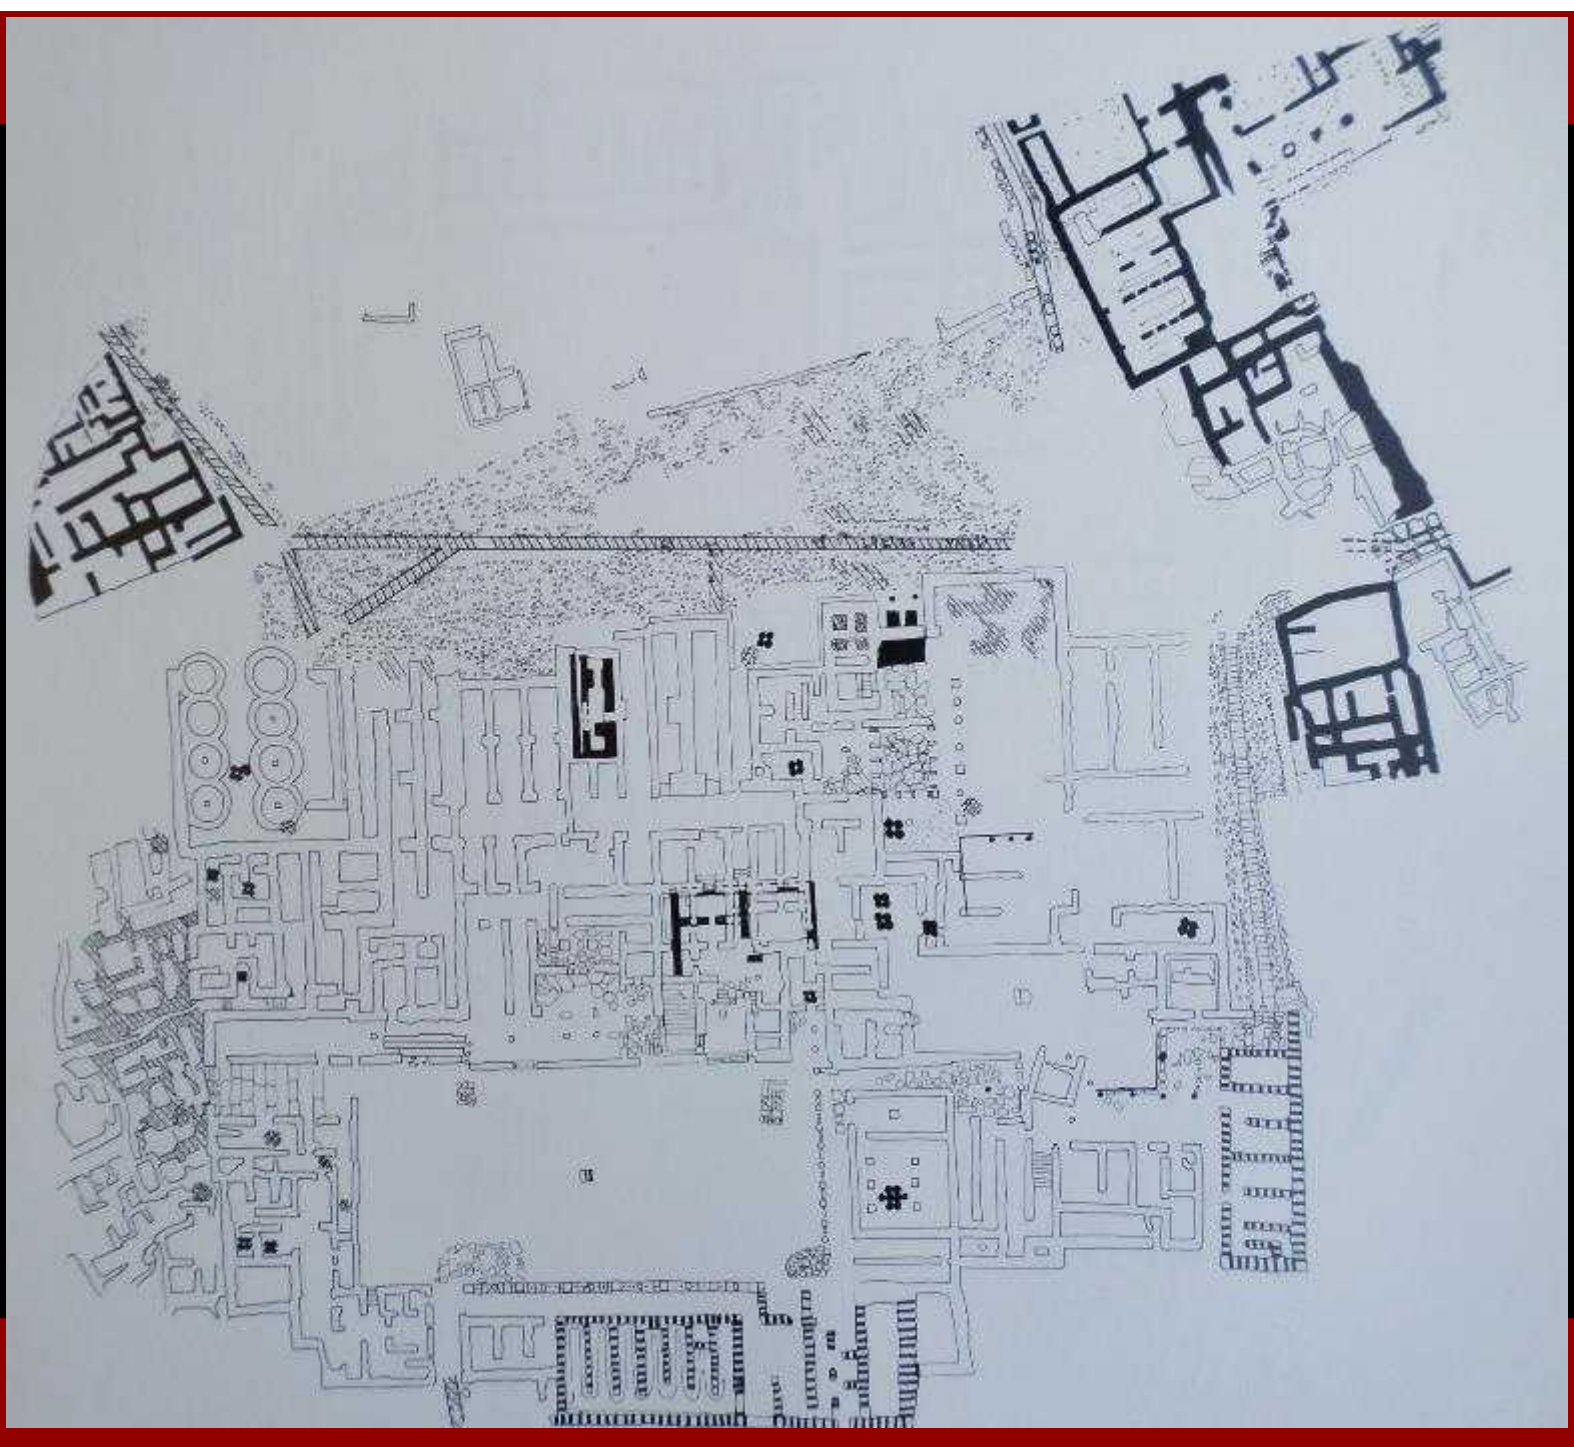

Malia in the protopalatial period

Minoan chronology		
3650-3000 BC	EMI	Prepalatial
2900-2300 BC	EMII	
2300-2160 BC	EMIII	
2160-1900 BC	MMIA	
1900-1800 BC	MMIB	Protopalatial (Old Palace Period)
1800-1700 BC	MMII	
1700-1640 BC	MMIIIA	Neopalatial (New Palace Period)
1640-1600 BC	MMIIIB	
1600-1480 BC	LMIA	
1480-1425 BC	LMIB	
1425-1390 BC	LMII	Postpalatial (At Knossos, Final Palace Period)
1390-1370 BC	LMIIIA1	
1370-1340 BC	LMIIIA2	
1340-1190 BC	LMIIIB	
1190-1170 BC	LMIIIC	