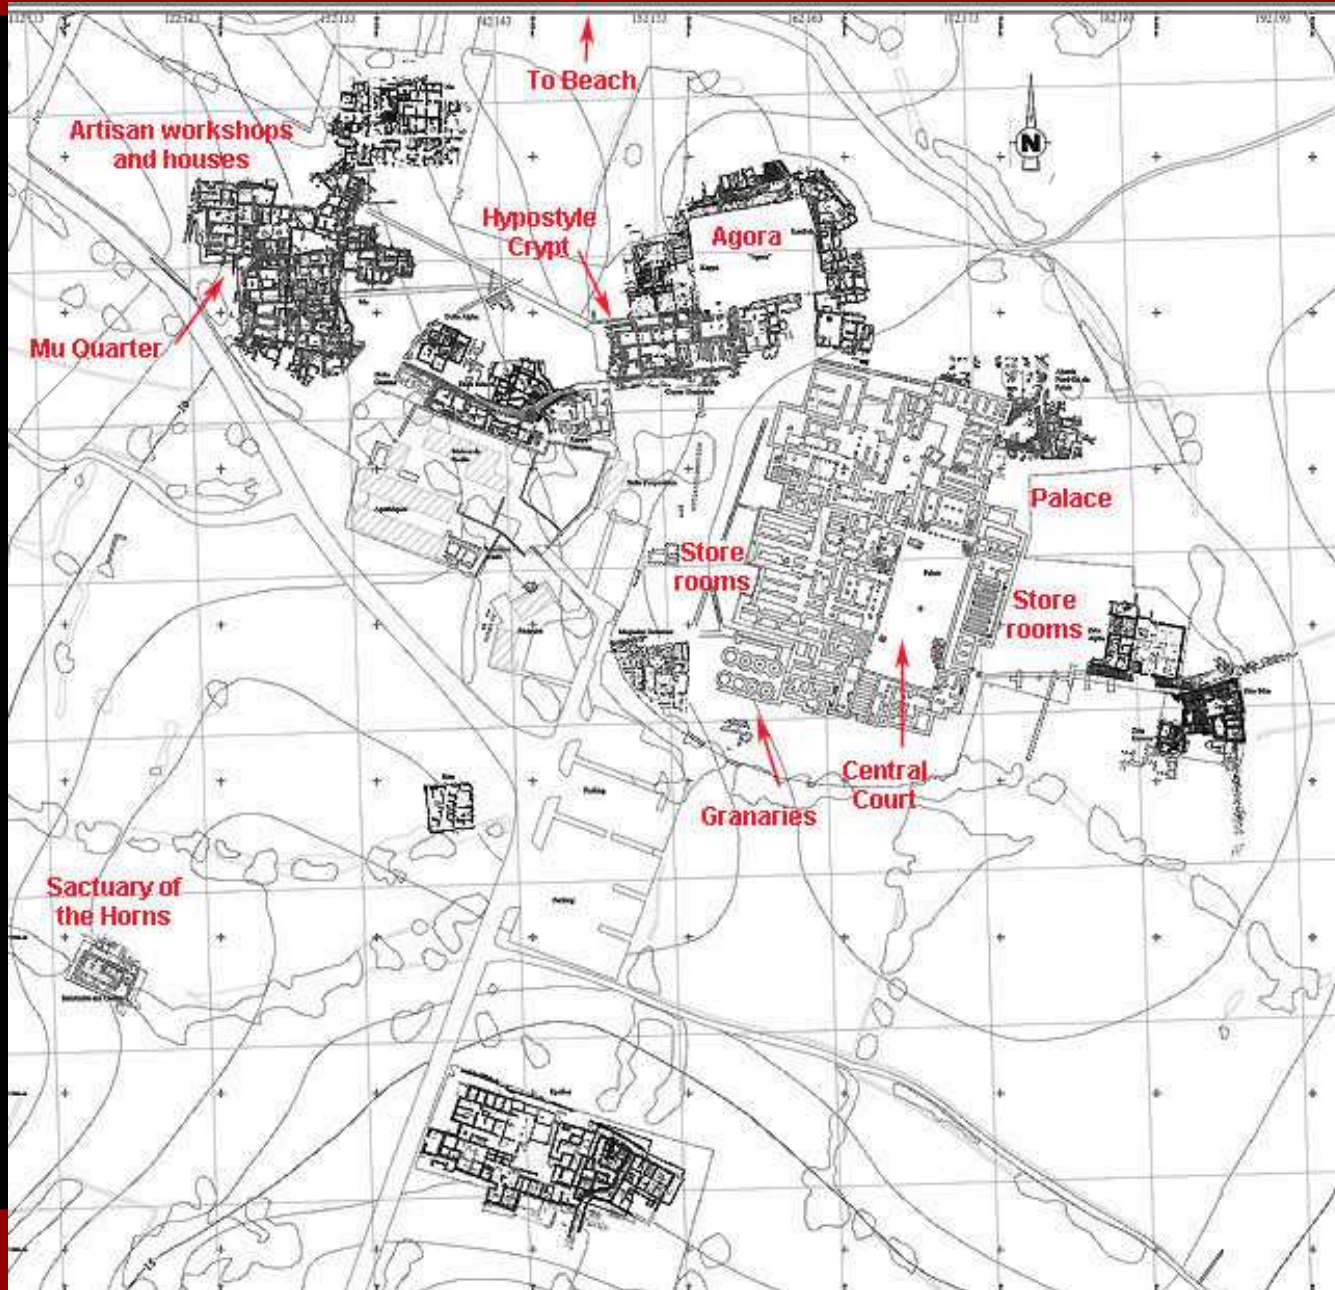

Malia in the protopalatial period

Minoan chronology		
3650-3000 BC	EMI	Prepalatial
2900-2300 BC	EMII	
2300-2160 BC	EMIII	
2160-1900 BC	MMIA	
1900-1800 BC	MMIB	Protopalatial (Old Palace Period)
1800-1700 BC	MMII	
1700-1640 BC	MMIIIA	Neopalatial (New Palace Period)
1640-1600 BC	MMIIIB	
1600-1480 BC	LMIA	
1480-1425 BC	LMIB	
1425-1390 BC	LMII	Postpalatial (At Knossos, Final Palace Period)
1390-1370 BC	LMIIIA1	
1370-1340 BC	LMIIIA2	
1340-1190 BC	LMIIIB	
1190-1170 BC	LMIIIC	